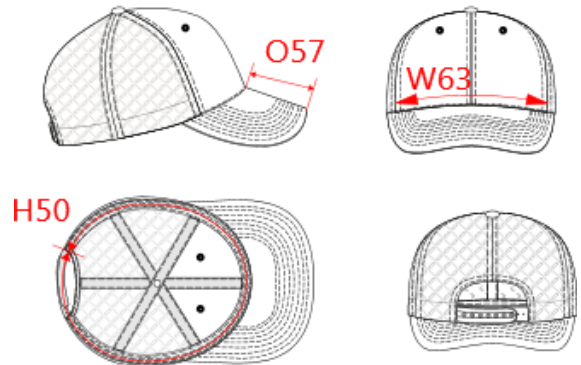

REFERENCE : KP142

SIZES : U

COMPOSITION :

Main fabric : Blended Polyester twill - 170 For front panel and visor 100%polyester

Fabric 2 : Mesh polyester - 240 For back panel 100%polyester

ARTICLE WEIGHT :

80 gr/pc

DESCRIPTION		COLORS	PANTONE SERIGRAPHIE
Français : Casquette Urban Trucker - 6 panneaux English : Urban Trucker cap - 6 panels Nederlands : Pet Urban Trucker - 6 panelen Deutsch : 6-Panel Urban Trucker-Kappe Español : Gorra Urban Trucker - 6 paneles Italiano : Cappellino 6 pannelli stile trucker urbano Português : Boné Urban Trucker – 6 painéis		Steel grey heather / Black	445C / Black
		Light navy heather / Dark grey	534C / 447C
		Silver heather / Dark grey	424C / 447C
		Sand heather / Light grey	7535C / 402C
		Tawny port heather / Black	Based on 7631C / Black
MEASUREMENT			
Description	U		
H50 Tour de tête / Head measurement	58		
W63 Width of front panel on bottom	19		
O57 Deep of the peak on baseball cap	7		
CARE LABEL			
PACKING			
Box	100 pcs / box U => L:60cm W:46cm H:38cm GW:9.8kg NW:7.3kg		